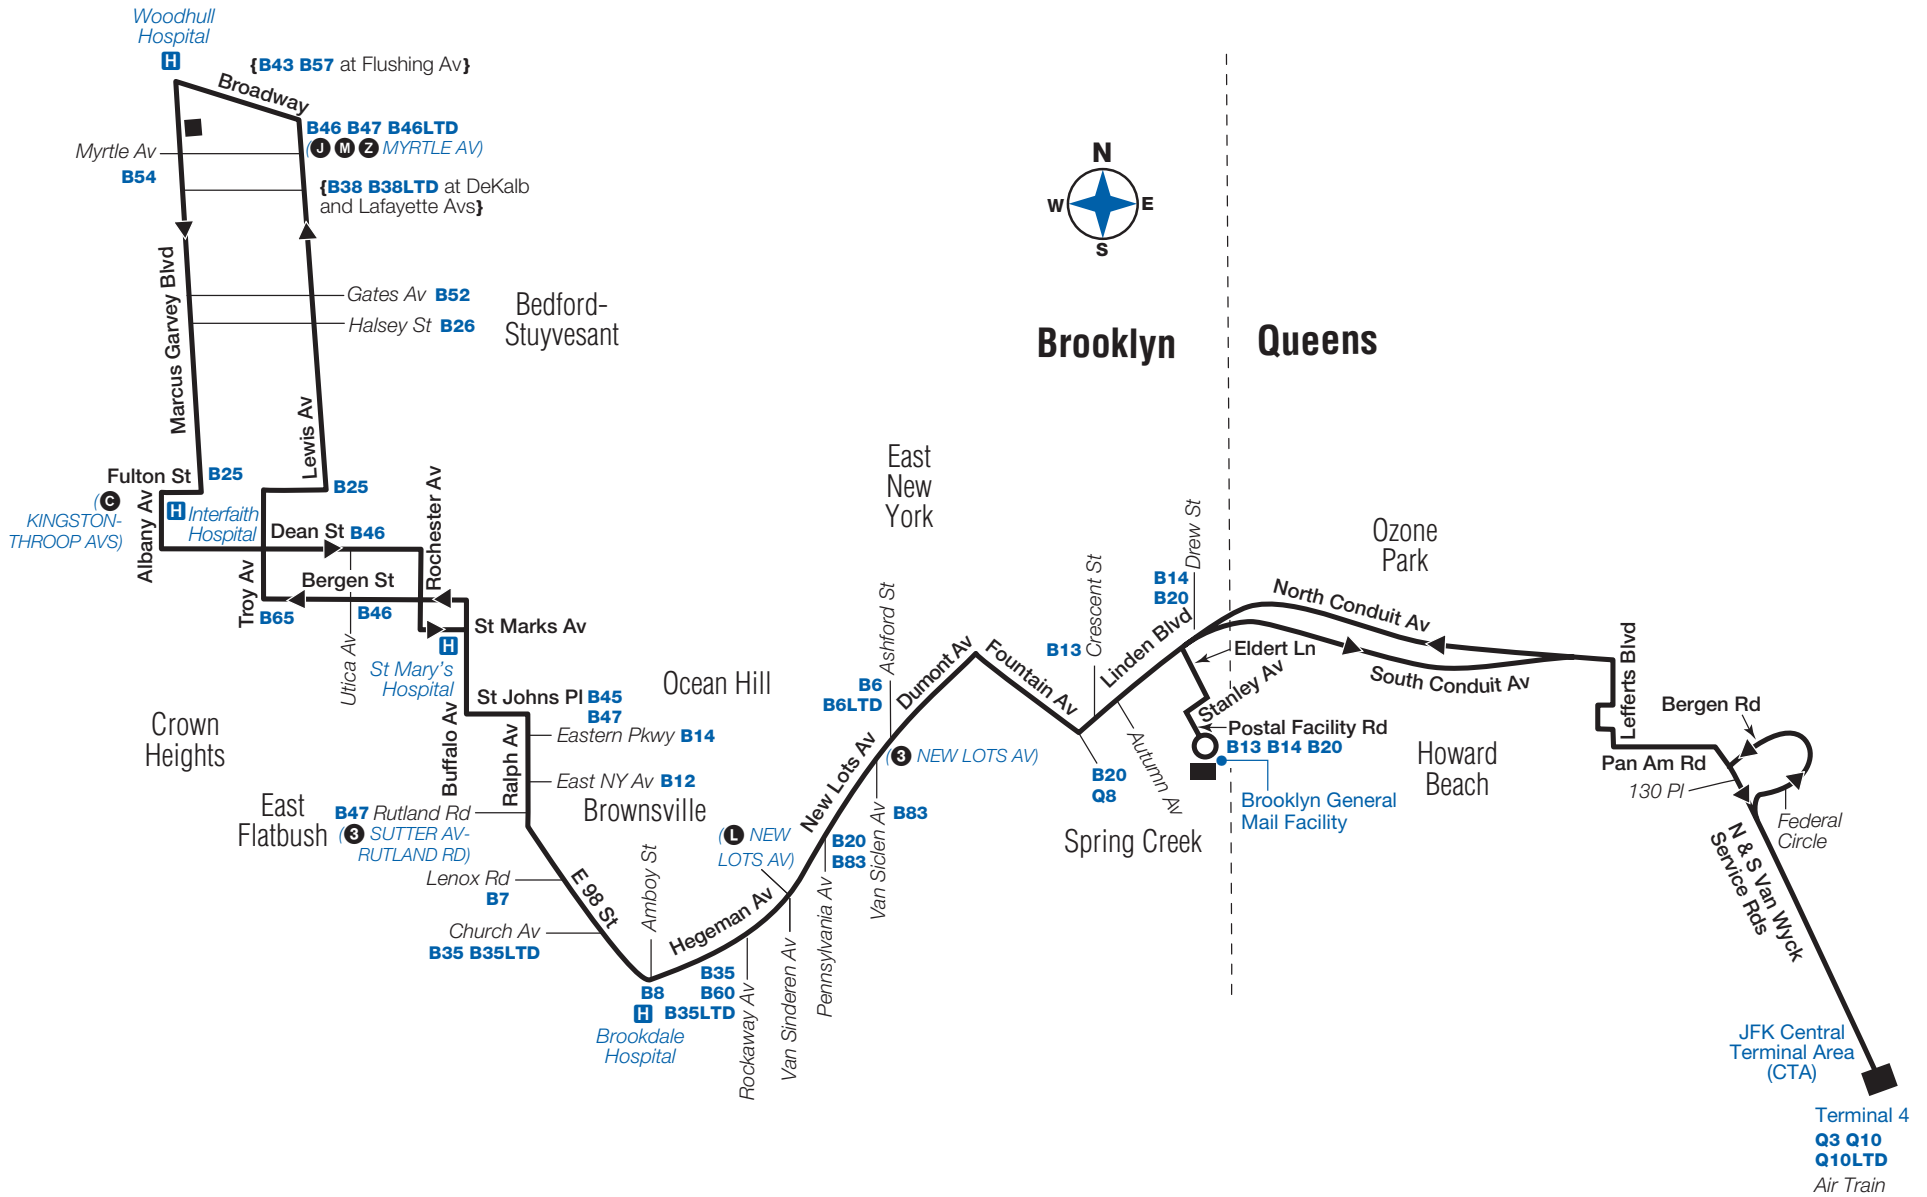

br015a11294_cs

B15 MAP LEGEND

- **Local/Limited/SBS Bus Transfers:** shown in bold blue type.
- Terminal
- MTA LIRR Railroad Station
- STATION NAME
- Point of Interest
- Subway Connection

For Accessible subway stations, travel directions and other information:
Call 511 or visit www.mta.info