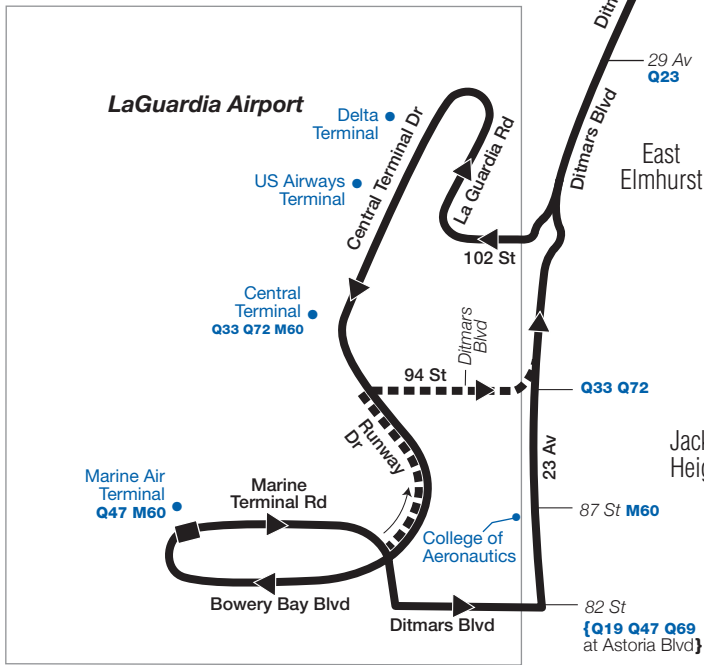

Q48 Sunday Service

From LaGuardia Airport to Flushing

LaGuardia Airport Delta Terminal	Corona 108 St/ Roosevelt Av	Flushing Roosevelt Av/ Main St
4:56	5:10	5:15
5:26	5:40	5:46
5:58	6:13	6:19
6:18	6:33	6:39
6:39	6:56	7:02
7:00	7:17	7:23
7:20	7:37	7:43
7:40	7:57	8:03
8:00	8:17	8:23
8:30	8:47	8:53
9:00	9:17	9:23
9:30	9:47	9:53
10:00	10:17	10:23
10:30	10:47	10:54
10:50	11:07	11:14
11:15	11:32	11:39
11:35	11:56	12:03
11:55	12:16	12:23
12:16	12:37	12:44
12:36	12:57	1:04
12:56	1:17	1:24
1:16	1:37	1:44
1:36	1:57	2:04
1:56	2:17	2:24
2:16	2:37	2:44
2:36	2:57	3:04
2:56	3:17	3:24
3:16	3:37	3:44
3:36	3:57	4:04
3:56	4:17	4:23
4:16	4:36	4:42
4:36	4:56	5:02
4:56	5:16	5:22
5:26	5:46	5:52
5:56	6:16	6:22
6:26	6:46	6:52
6:56	7:16	7:22
7:26	7:46	7:52
7:56	8:16	8:22
8:26	8:46	8:52
8:56	9:16	9:22
9:26	9:45	9:51
9:54	10:13	10:19
10:24	10:42	10:48
10:52	11:10	11:16
11:22	11:38	11:44
11:48	12:04	12:09
12:16	12:28	12:33

006-11325

Q48 MAP LEGEND

Local/Limited/SBS Bus Transfers: shown in bold blue type.

■ Terminal

● MTA LIRR Railroad Station

(7) STATION NAME

--- 12 AM to 6 AM Service Eastbound

● Point of Interest