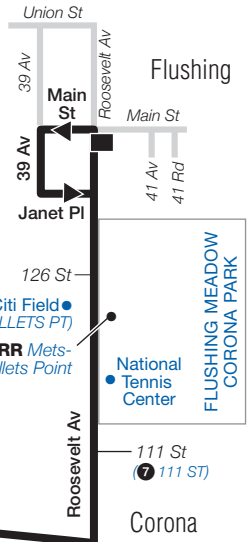

Q48 Sunday Service

From LaGuardia Airport to Flushing

LaGuardia Airport Delta Terminal	Corona 108 St/ Roosevelt Av	Flushing Roosevelt Av/ Main St
4:56	5:10	5:15
5:26	5:40	5:46
5:58	6:13	6:19
6:18	6:33	6:39
6:39	6:56	7:02
7:00	7:17	7:23
7:20	7:37	7:43
7:40	7:57	8:03
8:00	8:17	8:23
8:30	8:47	8:53
9:00	9:17	9:23
9:30	9:47	9:53
10:00	10:17	10:23
10:30	10:47	10:54
10:50	11:07	11:14
11:15	11:32	11:39
11:35	11:56	12:03
11:55	12:16	12:23
12:16	12:37	12:44
12:36	12:57	1:04
12:56	1:17	1:24
1:16	1:37	1:44
1:36	1:57	2:04
1:56	2:17	2:24
2:16	2:37	2:44
2:36	2:57	3:04
2:56	3:17	3:24
3:16	3:37	3:44
3:36	3:57	4:04
3:56	4:17	4:23
4:16	4:36	4:42
4:36	4:56	5:02
4:56	5:16	5:22
5:26	5:46	5:52
5:56	6:16	6:22
6:26	6:46	6:52
6:56	7:16	7:22
7:26	7:46	7:52
7:56	8:16	8:22
8:26	8:46	8:52
8:56	9:16	9:22
9:26	9:45	9:51
9:54	10:13	10:19
10:24	10:42	10:48
10:52	11:10	11:16
11:22	11:38	11:44
11:48	12:04	12:09
12:16	12:28	12:33

qu048/6/27/2010/C0/510208/510219/510228/6/398-2010NW

qu048/6/27/2010//510208/510219/510228//D1/9/628-2011RPWO

Flushing

- **{(7) FLUSHING-MAIN ST}** at Main St & Roosevelt Av
- **{Q12 Q15/Q15A Q17 Q19 Q20A Q20B Q25 Q26 Q27 Q34 Q44 Q65 Q66 Q11LTD Q25LTD Q27LTD Q44LTD Q50LTD Q65LTD N20 N21}** at Main St & Roosevelt Av
- **{Q13 Q16 Q28}** at 39 Av & Union St
- **{Q58 Q58LTD}** at 41 Rd & Main St
- **{MTA LIRR Flushing}** at Main St & 41 Av

006-11325

Q48 MAP LEGEND

Local/Limited/SBS Bus Transfers: shown in bold blue type.

■ Terminal

● MTA LIRR Railroad Station

(7) STATION NAME

--- 12 AM to 6 AM Service Eastbound

● Point of Interest

Connecting Subway Line

qp046at1321_cs

For Accessible subway stations, travel directions and other information:
Call 511 or visit www.mta.info