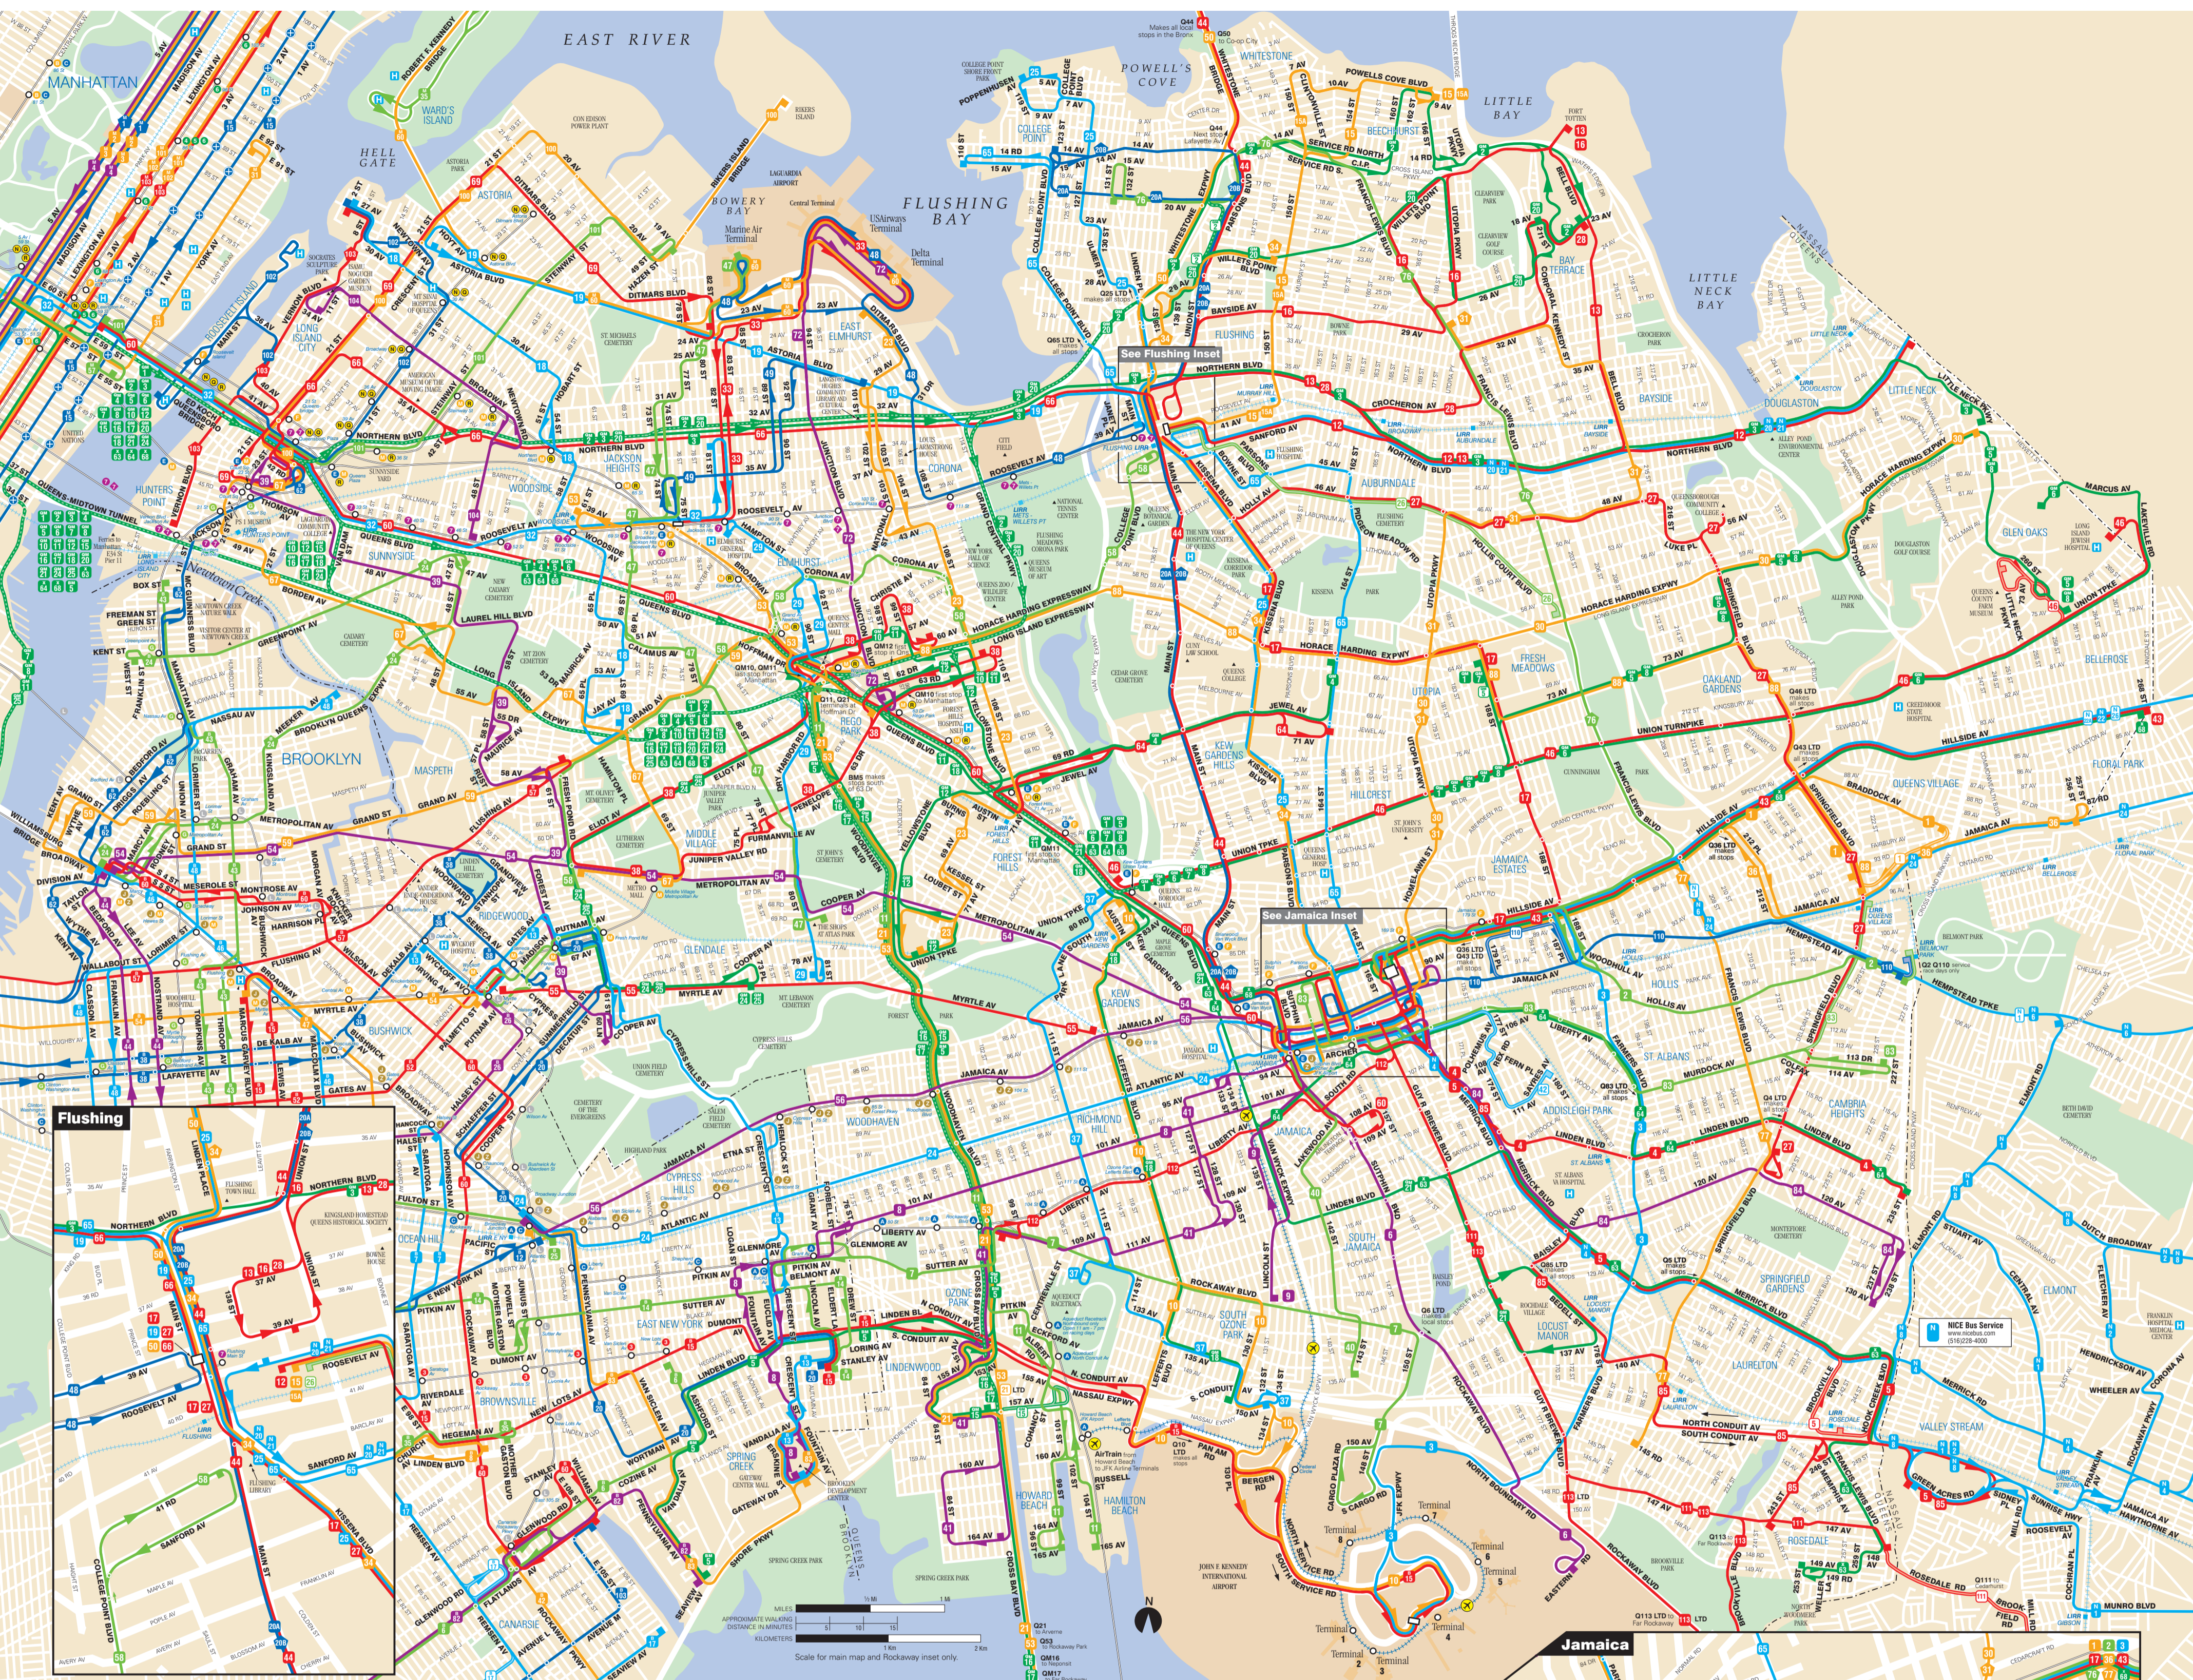

Queens Bus Map

Legend

- Local Bus Service (Blue line)
- Full-time Service (Every day 7 a.m. - 10 p.m., many routes operate longer hours) (Green line)
- No Saturday and/or Sunday Service (Red line)
- Select Service Stop (Blue square)
- Limited Service Stop (Red square)
- Direction of Service (Two-way service has no arrows)
- Full-time Terminal (Blue circle)
- Part-time Terminal (Red circle)
- Express Bus Service (Dark Green line)
- Express Route (Premium fare) (Light Green line)
- Express Section (no stops) (Dark Green line)

Other symbols: Hospital, Point of Interest, Commuter Rail Station, Limited Service, AirTrain JFK Airport Service.