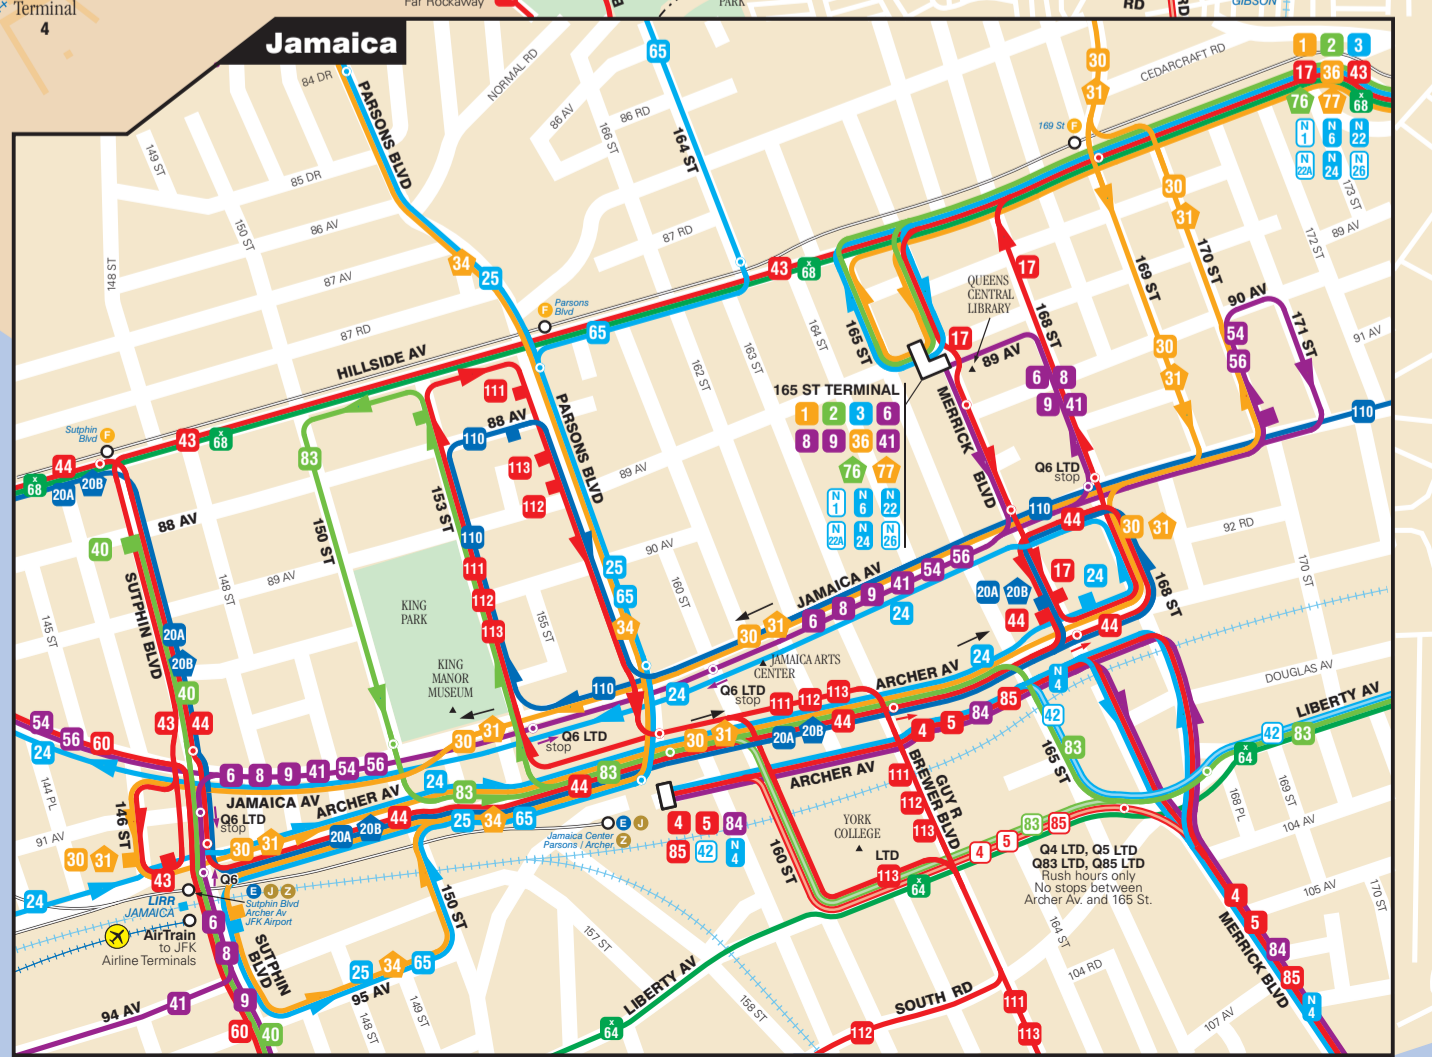

Queens Bus Map

Legend

- Local Bus Service (Blue line)
- Full-time Service (Every day 7 a.m. - 10 p.m., many routes operate longer hours) (Green line)
- No Saturday and/or Sunday Service (Red line)
- Select Service Stop (Blue square)
- Limited Service Stop (Red square)
- Direction of Service (Two-way service has no arrows)
- Full-time Terminal (Blue circle)
- Part-time Terminal (Red circle)
- Express Bus Service (Dark Green line)
- Express Route (Premium fare) (Light Green line)
- Express Section (no stops) (Dark Green line)

Other symbols: Hospital, Point of Interest, Commuter Rail Station, Limited Service, AirTrain JFK Airport Service.