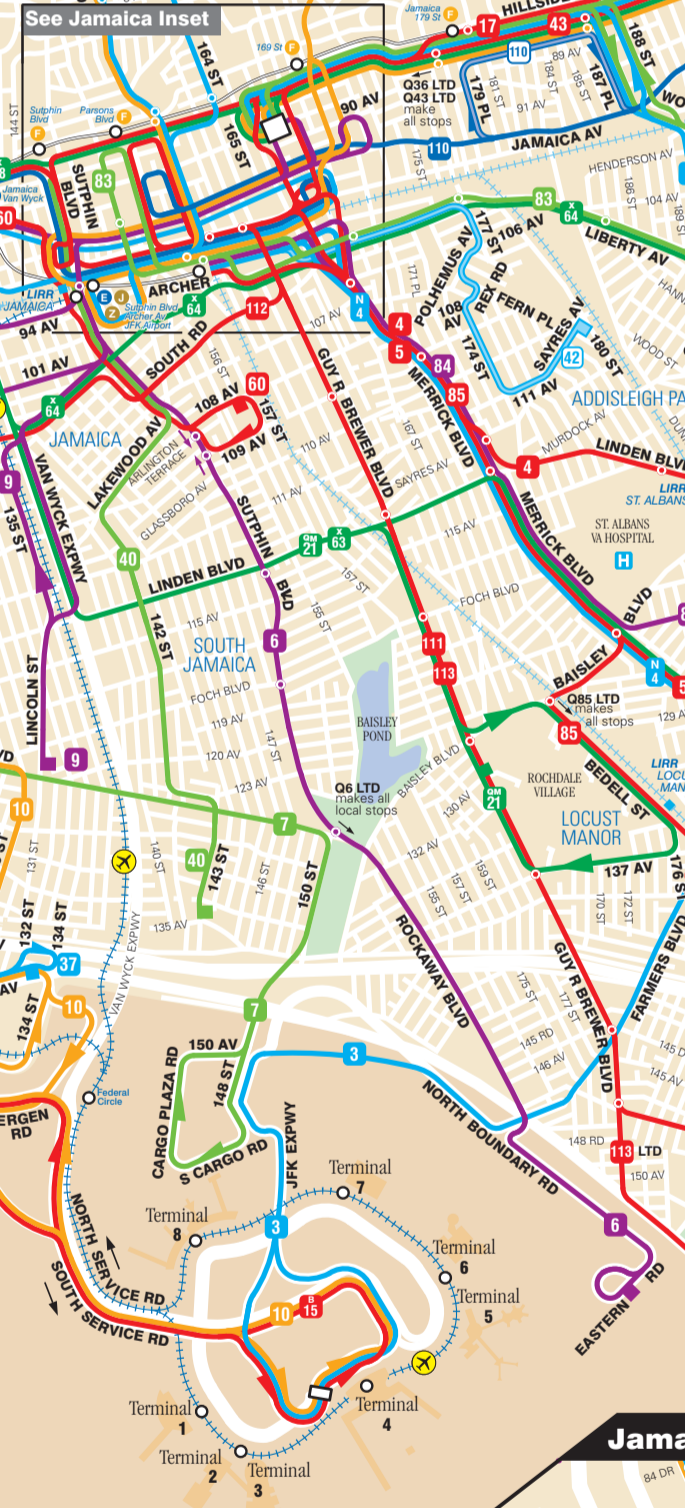

Queens Bus Map

Legend

- Local Bus Service (Blue line)
- Full-time Service (Every day 7 a.m. - 10 p.m., many routes operate longer hours) (Green line)
- No Saturday and/or Sunday Service (Red line)
- Select Service Stop (Blue square)
- Limited Service Stop (Red square)
- Direction of Service (Two-way service has no arrows)
- Full-time Terminal (Blue circle)
- Part-time Terminal (Red circle)
- Express Bus Service (Dark Green line)
- Express Route (Premium fare) (Light Green line)
- Express Section (no stops) (Dark Green line)

Other symbols: Hospital, Point of Interest, Commuter Rail Station, Limited Service, AirTrain JFK Airport Service.