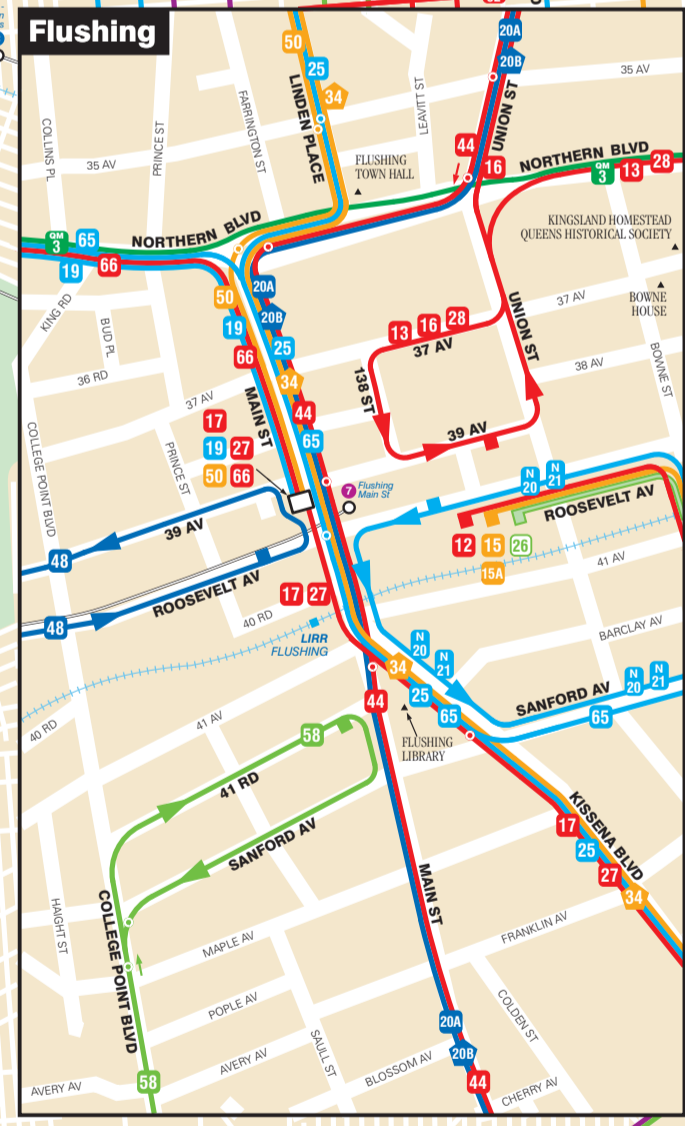

Queens Bus Map

Legend

- Local Bus Service (Blue line)
- Full-time Service (Every day 7 a.m. - 10 p.m., many routes operate longer hours) (Green line)
- No Saturday and/or Sunday Service (Red line)
- Select Service Stop (Blue square)
- Limited Service Stop (Red square)
- Direction of Service (Two-way service has no arrows)
- Full-time Terminal (Blue circle)
- Part-time Terminal (Red circle)
- Express Bus Service (Dark Green line)
- Express Route (Premium fare) (Light Green line)
- Express Section (no stops) (Dark Green line)

Other symbols: Hospital, Point of Interest, Commuter Rail Station, Limited Service, AirTrain JFK Airport Service.