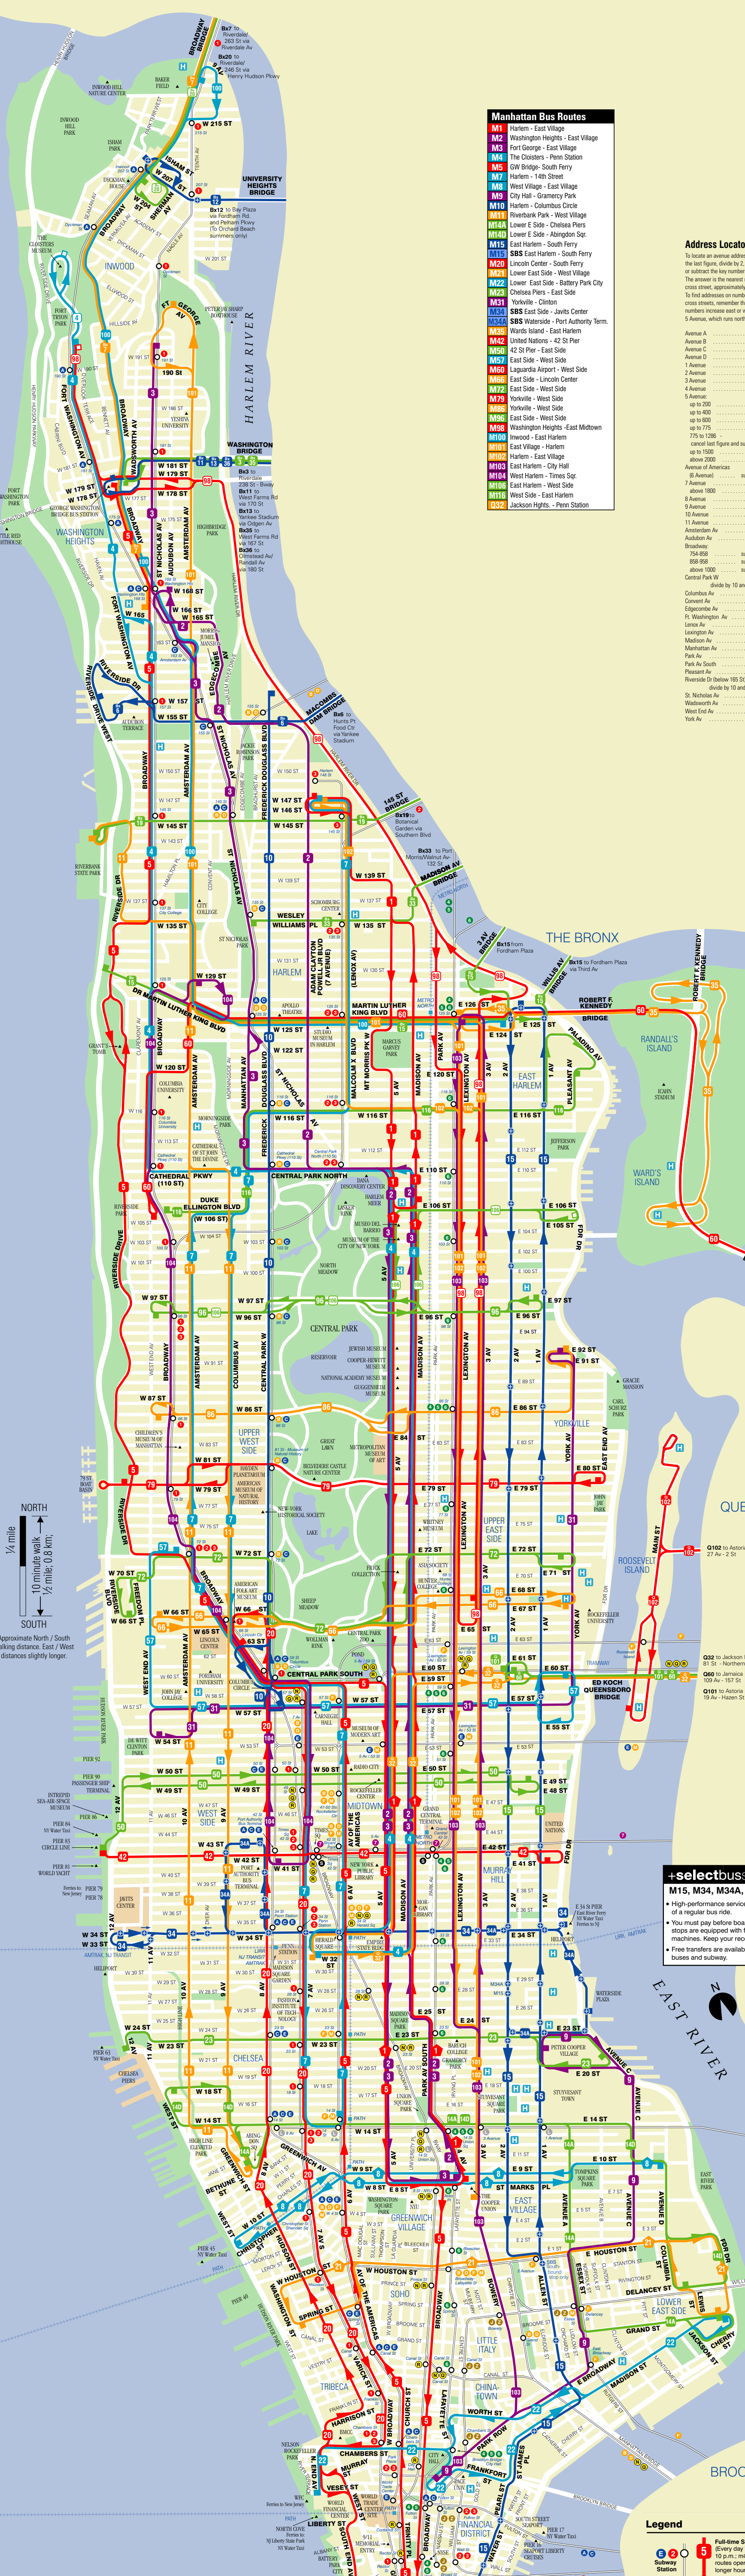

Manhattan Bus Map

.info

Address Locator

Legend

- Subway Station
- Hospital
- Point of Interest
- Commuter Rail Station
- 5 Full-time Service (Every day 7 a.m. - 10 p.m.; many routes operate longer hours)
- 1 No Saturday and/or Sunday Service
- H Part-time Service
- +selectbus service Bus Stop
- Direction of Service (two-way service has no arrows)
- Full-time Terminal
- Part-time Terminal

NORTH
1/4 mile
10 minute walk
1/2 mile, 0.8 km.
SOUTH

+selectbus service

M15, M34, M34A, Bx12